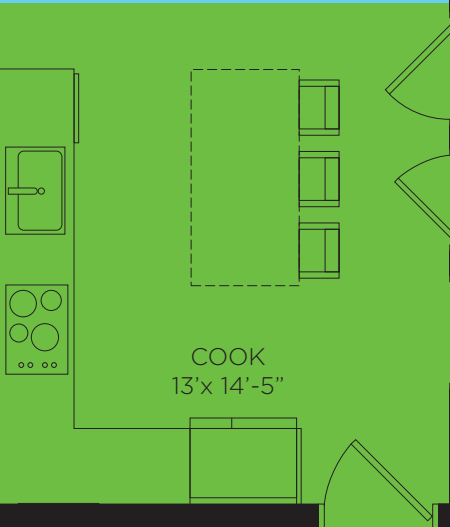

RELAX  
13'x11'

DREAM  
10'x11'

COOK  
13'x 14'-5"

W/D

AHU

WIC

CLEANSE